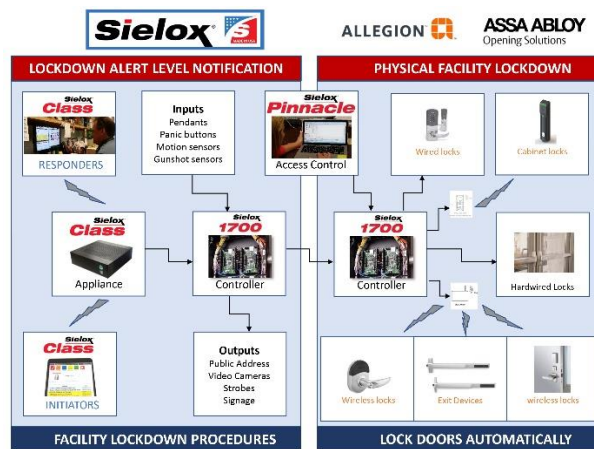

Featured technology includes the dynamic Pinnacle Platform and its scalable CLASS emergency notification solution

Las Vegas, NV (xxxxxxx) – The flexibility and expandability of the [Sielox](#) LLC family of access control and its emergency notification layered solutions will be on full display at the ISC West 2021 event in booth 16064. Layered security is a foundation of the Sielox security and safety solutions package, and the company will lead with its [Sielox Pinnacle™ Access Control Platform](#), which is regarded throughout the security industry as one of the most reliable and feature-rich access control system on the market.

Along with its [Sielox CLASS Crisis Lockdown Alert Status System](#), which provides vital situational awareness to responders so they can manage emergency situations, the Sielox exhibit booth will also highlight its myriad **integration opportunities for wireless lock solutions** with its many industry vendor partners.

“Sielox can provide a wide array of access control solutions, from enterprise-level systems to those for mid to small-sized businesses. Our ability to integrate both access control and emergency alert solutions across our platforms is extremely beneficial for our end-users and integrator partners,” explained Karen Evans, President, Sielox. “Our Pinnacle Platform is a feature-rich, event-management software solution that provides superior access control management and control capabilities, while the CLASS platform is a great notification solution.”