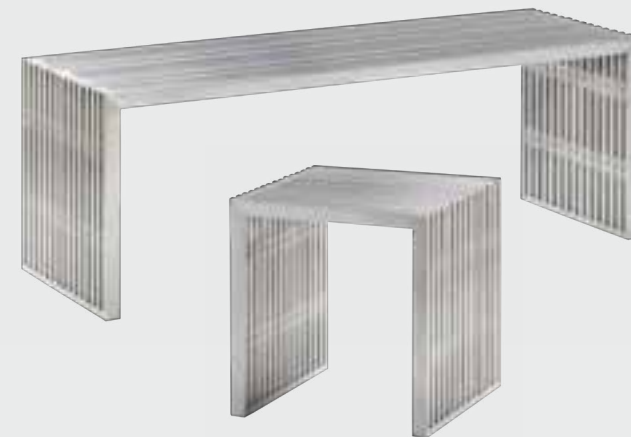

Regis
(brushed metal)
82074 Bench Table 47"L 15.5"D 16"H
82075 End Table 16"L 15.5"D 16.5"H