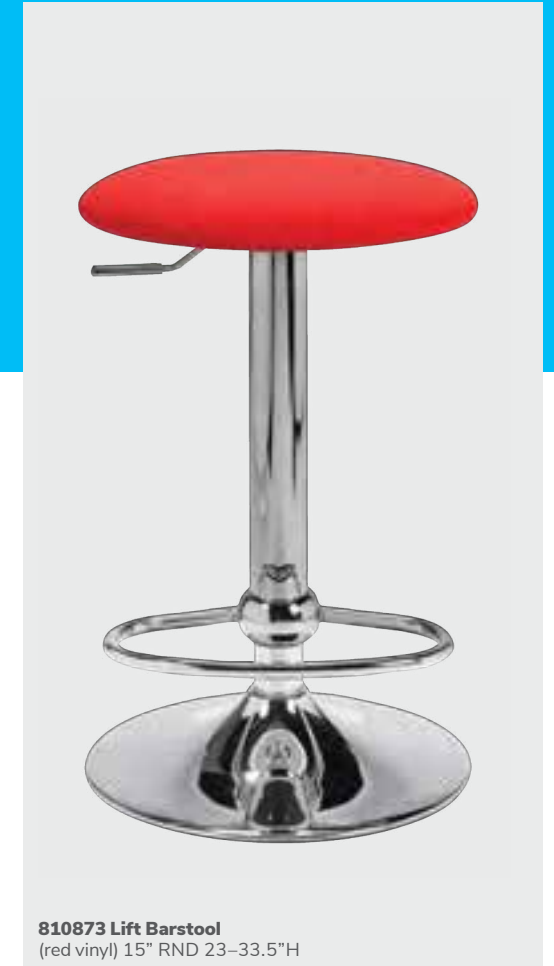

810873 Lift Barstool
(red vinyl) 15" RND 23-33.5"H