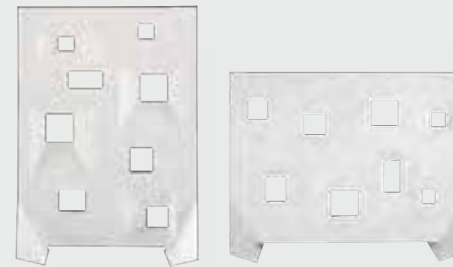

220106 Corrugated Wastebasket
(black)

Show essentials

Give your show that
something “extra.”

Greenery & Dividers

p. | 65

Show essentials

Create the space you need with greenery and dividers.

85040 Miramar Dividers (molded plastic, white)
Vertical: 63"L 23"D 83"H
Horizontal: 83"L 23"D 63"H