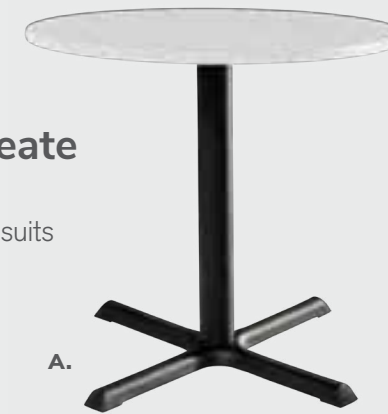

A.

8201220 (white)