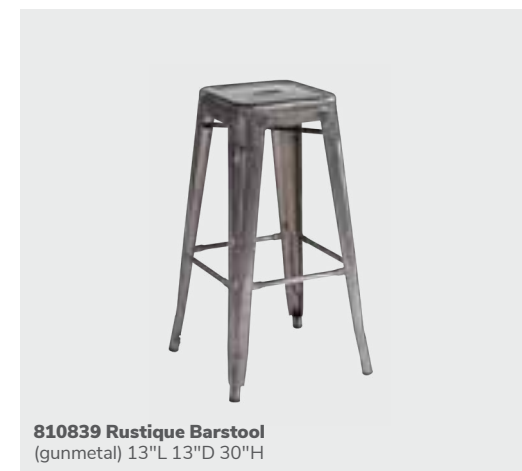

810860 Laguna Barstool
(maple, chrome) 18"L 20"D 47"H

810839 Rustique Barstool
(gunmetal) 13"L 13"D 30"H