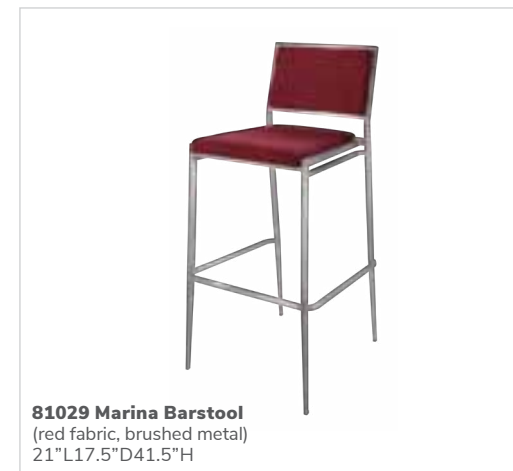

Barstools

A timeless silhouette reliable for any setting.

81026 Marina Barstool
(ocean blue fabric, brushed metal)
21"L 17.5"D 41.5"H

81028 Marina Barstool
(brown fabric, brushed metal)
21"L 17.5"D 41.5"H