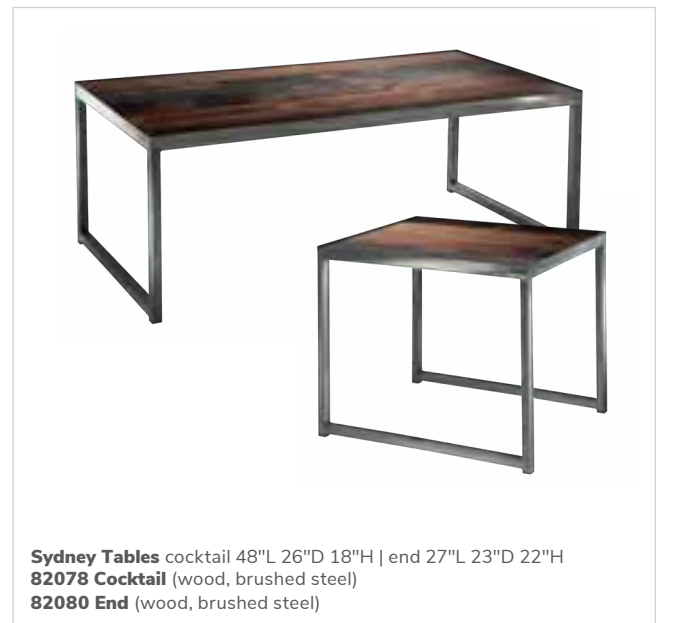

Sydney Tables cocktail 48"L 26"D 18"H | end 27"L 23"D 22"H
82052 Cocktail (black, brushed steel) available in powered.
82054 End (black, brushed steel)

Sydney Tables cocktail 48"L 26"D 18"H | end 27"L 23"D 22"H
82078 Cocktail (wood, brushed steel)
82080 End (wood, brushed steel)