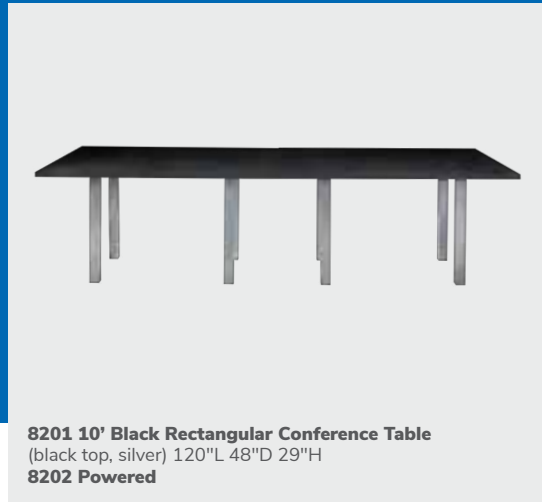

Conference tables

Make an impression.

Communal and powered tables

Choose from a variety of powered, solid, or grommet hole table tops.

 Denotes AC and USB charging outlets

 **Ventura Powered Bar Tables**
(silver frame) 72.25"L 26.25"D 42"H
820950 (black top)
820955 (white top)