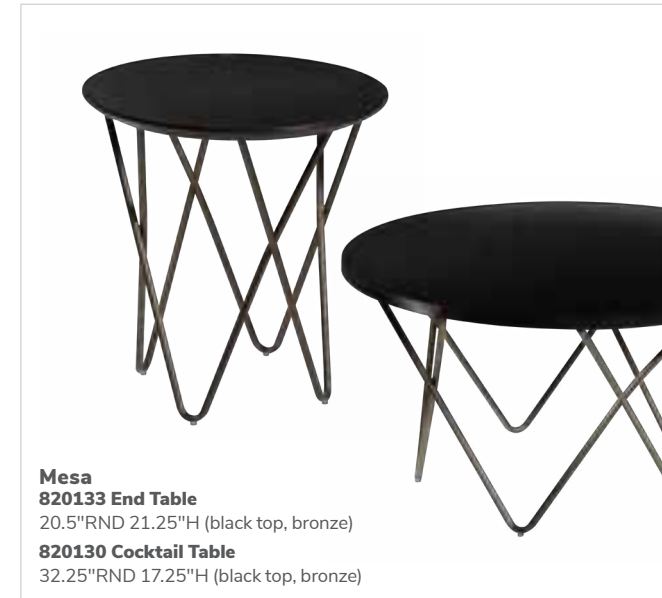

 **820710 Wireless Charging Table, Powered**
(white, AC plug-in)
20"L 20"D 18"H

820844 Aura Round Table
(white metal)
15" Round 22"H

Accent tables

Relax and have a nice conversation.

Mesa
820135 End Table
20.5"RND 21.25"H (wood top, bronze)
820132 Cocktail Table
32.25"RND 17.25"H (wood top, bronze)

Mesa
820133 End Table
20.5"RND 21.25"H (black top, bronze)
820130 Cocktail Table
32.25"RND 17.25"H (black top, bronze)

Mesa
820134 End Table
24"RND 21.25"H (glass top, bronze)
820131 Cocktail Table
36"RND 17.25"H (glass top, bronze)