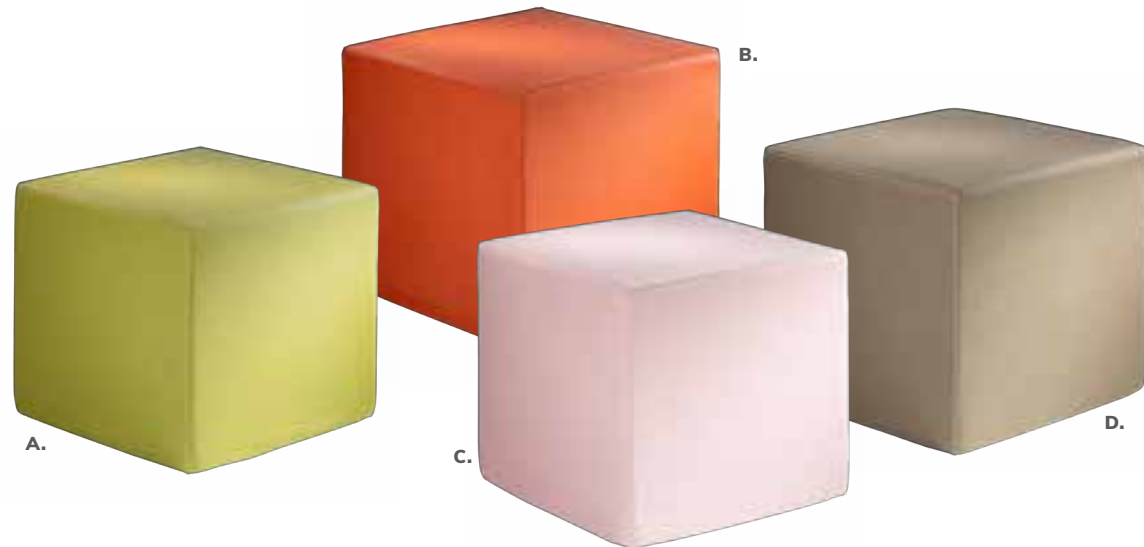

81517 (yellow vinyl)

Vibe Cube Ottomans

Bright and cheerful designs liven up your space.

Vibe Cube Ottomans

18"L 18"D 18"H

- A) 81535 (citrus green vinyl)
- B) 81537 (spice orange vinyl)
- C) 81538 (desert rose vinyl)
- D) 81536 (taupe vinyl)