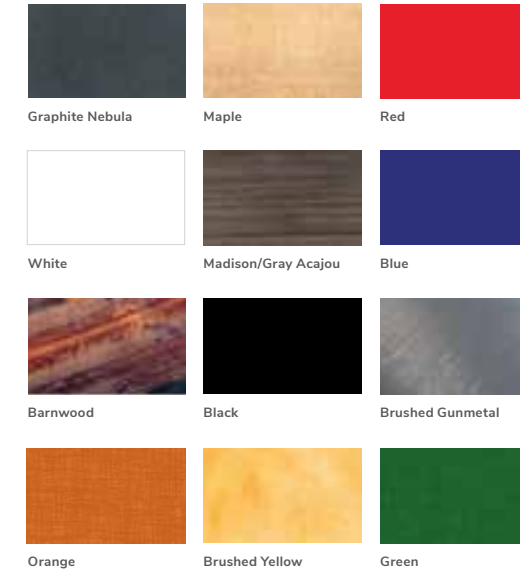

Café Tables

B) Hydraulic Chrome Base 30" RND 29"H

- 820241 (madison/gray acajou)
- 8201208 (maple)
- 820921 (red)
- 820940 (blue)
- 820942 (barnwood)
- 8201223 (white)
- 8201231 (black)
- 8201230 (brushed gunmetal)
- 8201234 (brushed yellow)
- 8201232 (green)
- 8201233 (orange)
- 820923 (graphite nebula)

- **36" RND 29"H**
- 820126 (white)
- 8201209 (graphite nebula)
- 8201206 (maple)
- 8201242 (black)