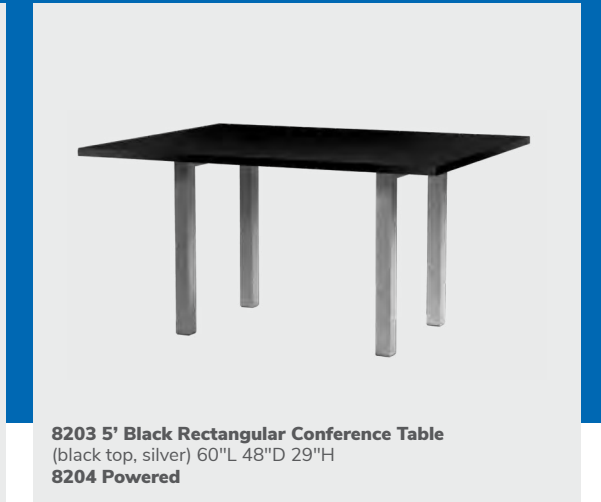

Conference tables

Make an impression.