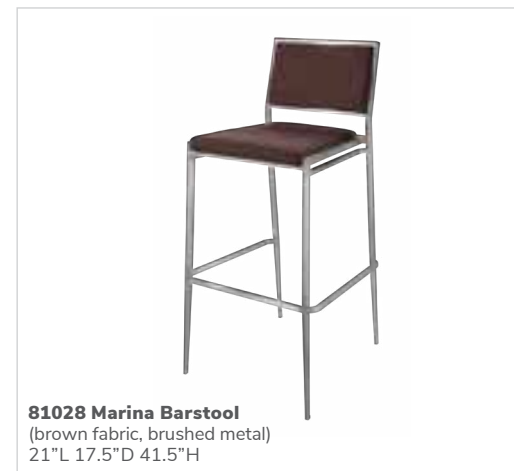

Barstools

For quick and casual conversations.

810871 Lift Barstool
(black vinyl)
15" RND 23-33.5"H

810870 Lift Barstool
(white vinyl) 15" RND 23-33.5"H

810872 Lift Barstool
(gray vinyl) 15" RND 23-33.5"H

810873 Lift Barstool
(red vinyl) 15" RND 23-33.5"H

Barstools

A timeless silhouette reliable for any setting.

81026 Marina Barstool
(ocean blue fabric, brushed metal)
21"L 17.5"D 41.5"H

81028 Marina Barstool
(brown fabric, brushed metal)
21"L 17.5"D 41.5"H