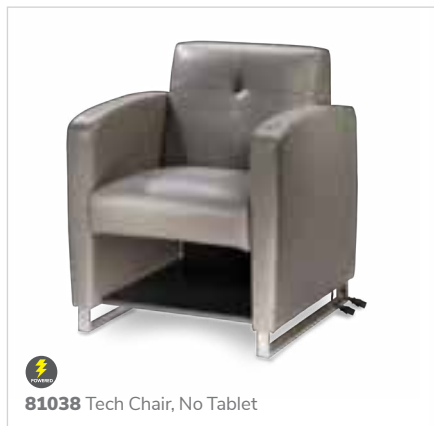

 **84084 Tech Desk, Powered**
(black metal, laminate)
60"L 30"D 30"H

Please Note: Customer is responsible for providing labor and an electrical power source to the furniture. One 110V power source is required for each charging panel. Two charging units can be daisy-chained together. 10A max per charging panel.

Power seating and tables

Convenience at your fingertips.

 Denotes AC and USB charging outlets

 **81039 Tech Tablet Chair**
(gray vinyl, white metal tablet, chrome base)
30.5"L 29"D 33.5"H

 **820710 Wireless Charging Table, Powered**
(white, AC plug-in)
20"L 20"D 18"H
Mobile devices must have Qi wireless charging capability.