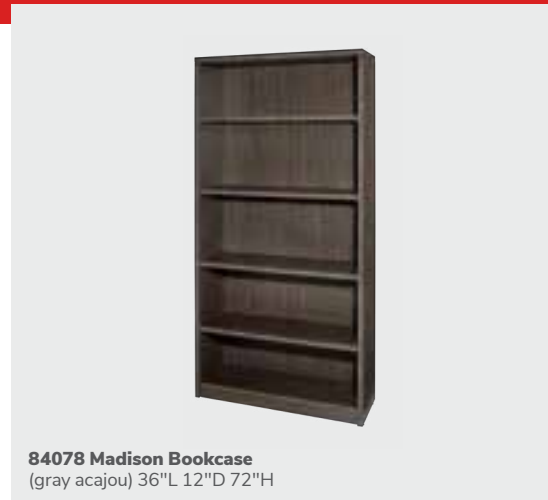

84084 Tech Desk, Powered
 (black metal, laminate) 60"L 30"D 30"H

71045 Gray Gaslift Chair
 (gray, black) 20"L 26"D 38"H

DESK BACK

DESK FRONT

84075 Madison Executive Desk
 (gray acajou) 60"L 30"D 29"H
810844 Pro Executive High Back Chair
 (white vinyl) 25"L 24"D 45-48"H
 Adjustable height