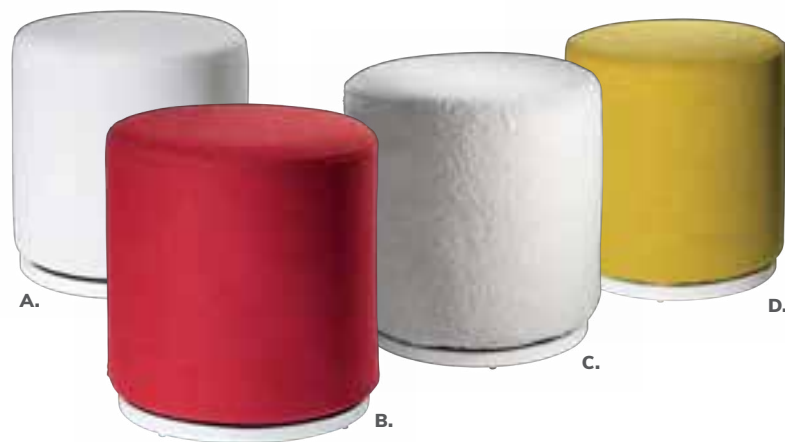

Marche Swivel Ottomans

Your go-to accessory that works for small groups, large gatherings, or theater-style seating.

Marche Swivel Ottomans
17" RND 18"H
A) 815150 (white vinyl)
B) 815154 (red fabric)
C) 81539 (ivory faux sheep fur)
D) 815158 (pear yellow fabric)