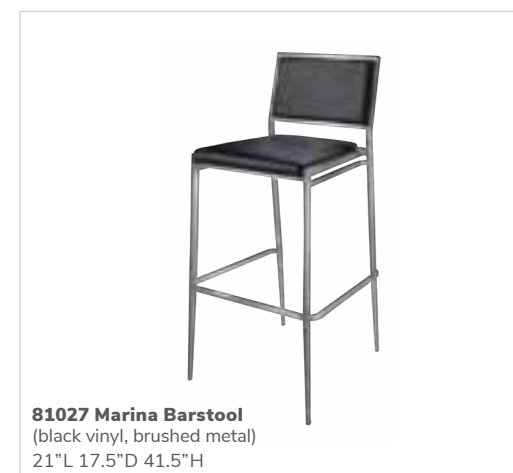

81029 Marina Barstool
(red fabric, brushed metal)
21"L 17.5"D 41.5"H

81027 Marina Barstool
(black vinyl, brushed metal)
21"L 17.5"D 41.5"H